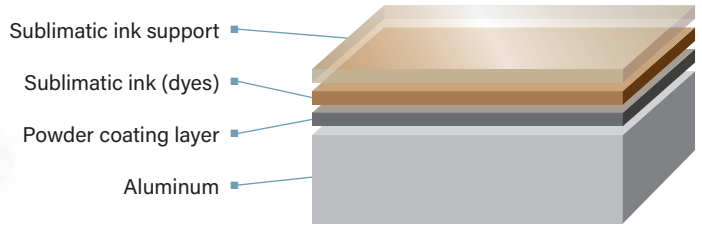

600 Series Color Chart

The appeal of the MetalBond[®] 600 Series is not limited to its style and ease of installation. The color and finish options are vast - from a standard set including ten beautiful woodgrains - to an almost unlimited palette of solids, metallics, and other custom woodgrains and textures.

Beautiful, durable finishes are powder coated onto extruded aluminum panels.

PANEL DETAILS

- Widths – 4", 6", 8"
- Alternate reveal options available
- Extruded trim available
- 15-year finish warranty

STANDARD WOODGRAINS

Super Mediterranean

Super Oak

600 Series Color Chart

STANDARD COLORS

SOLIDS

Bone White

Classic Black

Cadet Grey